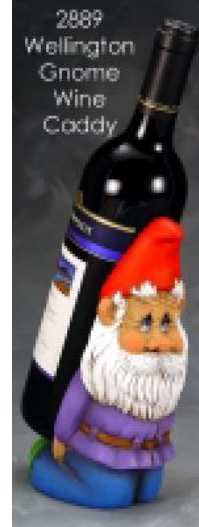

WINE CADDY
 355 FOR TWO \$
 356 FOR FOUR \$

WINE GOBLET
 662 TALL 3.75 X 6.25"H \$
 1011 SHORT \$

611 WINE COOLER \$

WINE COOLER
 661 7.75"H X 5.75"W \$

WINE CADDY
 941 SNOWMAN \$

WINE CADDY
 1012 WELLINGTON GNOME \$