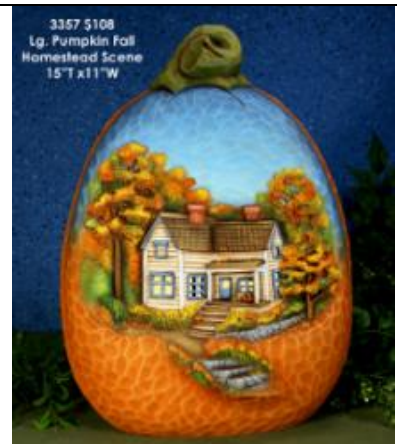

GHOST CANDLE HEAD

- 615 SHORT \$12.95
- 616 TALL \$12.95

PUMPKIN CANDLE HEAD

- 598 SHORT \$12.95
- 599 TALL \$12.95

*CANDLE HATS SHOWN SOLD SEPARATELY

SCARECROW CANDLE LIGHT

- 495 SET \$14.95
- 495A TOP ONLY \$10.00
- 495B BASE ONLY \$7.95

PUMPKIN & LEAVES

- 428 LARGE \$16.95
- 428A CUT OUT \$20.00
- 430 SMALL \$10.00
- 430A CUT OUT \$12.95
- 429 LEAVES ONLY \$12.95

CUSTOM PUMPKIN

- 1155 CUSTOM SCENE \$40

PUMPKIN

- 1153 PLAIN \$28
- 1154 CUT OUT FACE \$35
- 1155 CUSTOM/SCENE \$40
- 1290 LEAVES SM EACH \$5
- 1290A LEAVES LARGE \$7.95
- 1291 ACORNS \$5

PUMPKIN WITH LID
 1027 NOT CUT OUTS \$18.95
 1028 CUTOUT \$22.50

LEAVES & ACORNS
 1291 ACORN \$5
 1290 SMALL LEAVES \$5
 1290A LARGE LEAVES \$7.95

FALL SCENE PUMPKIN
 1288 NO CUT OUTS \$35
 1289 CUT OUT \$38