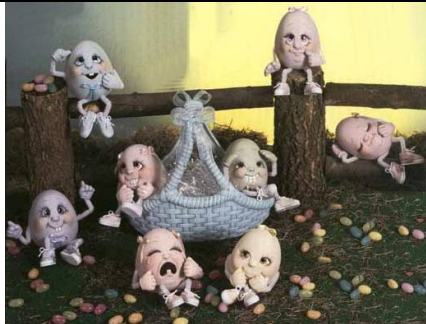

122 EGG 2.5L \$

796 EASTER EGG \$

333 EGG CUP 2.75" T \$

827A DUCK EGG CUP \$

827B CHICKEN EGG CUP \$

NOGGINS HANDS & SHOES

482 ONE PAIR HANDS & FEET \$

NOGGIN HATS

493 EACH \$

EGG NOGGINS 2ND EDITION

(NOT INCLUDING HANDS & FEET)

494A OPEN MOUTH \$
494B THINKING \$
494C HAPPY TEETH \$
494D LAUGH TEETH \$
494E SLEEPING \$
494F GRINNING \$
494G CRYING \$
494H SMILE NO TEETH \$
482 HANDS & FEET PAIR \$